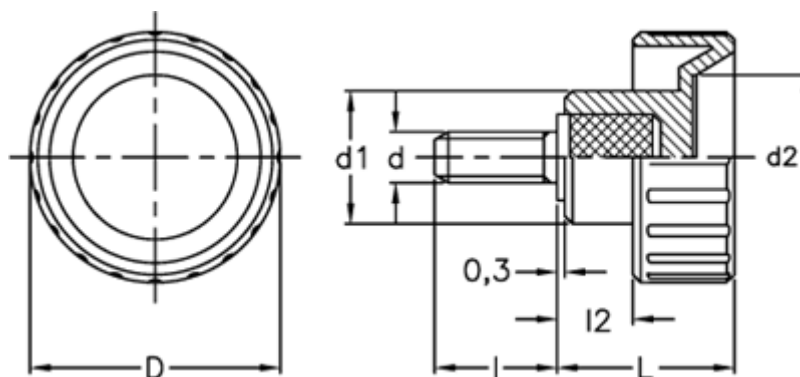

Data Sheet

Article number: 2302006763
Description: E+G Fluted grip knob
BT.32 p-M10x20

Measures

d = 32
d1 = 17
d2 = 21
d 6g = M10
l = 20
L = 22.0
l2 = 9.0